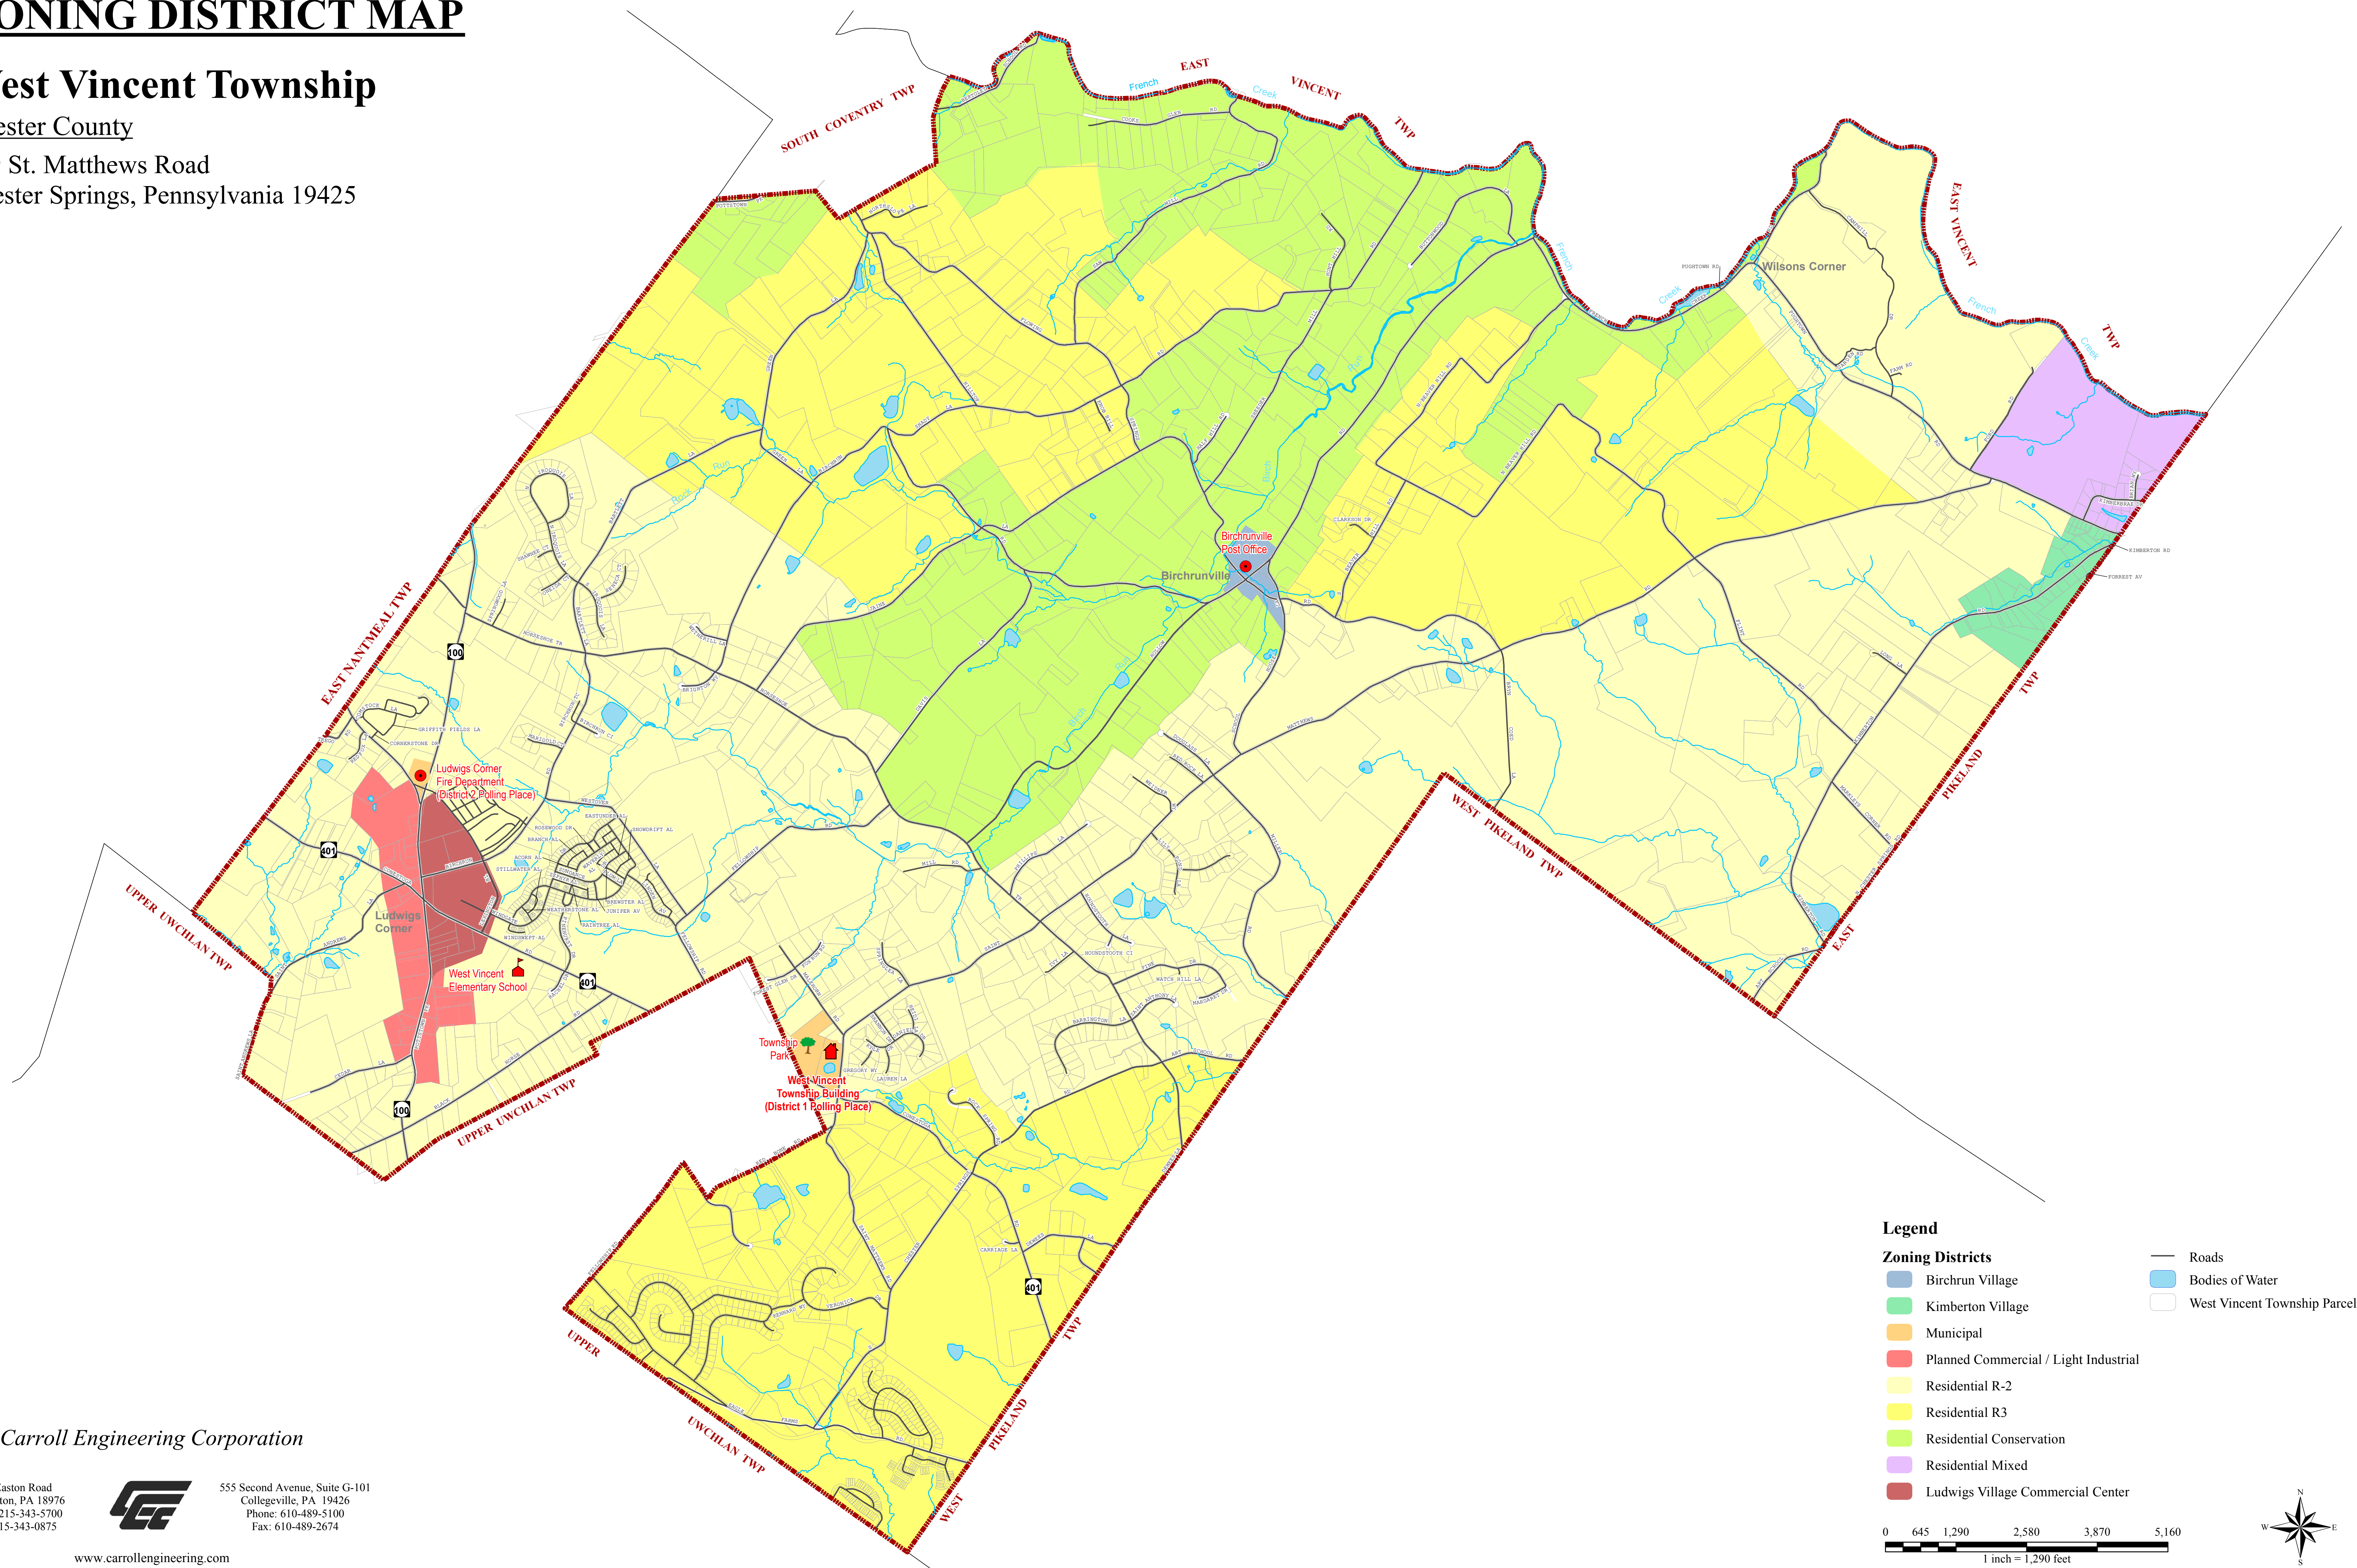

# ZONING DISTRICT MAP

## West Vincent Township

Chester County

729 St. Matthews Road

Chester Springs, Pennsylvania 19425

### Legend

#### Zoning Districts

- Birchrun Village
- Kimberton Village
- Municipal
- Planned Commercial / Light Industrial
- Residential R-2
- Residential R3
- Residential Conservation
- Residential Mixed
- Ludwigs Village Commercial Center