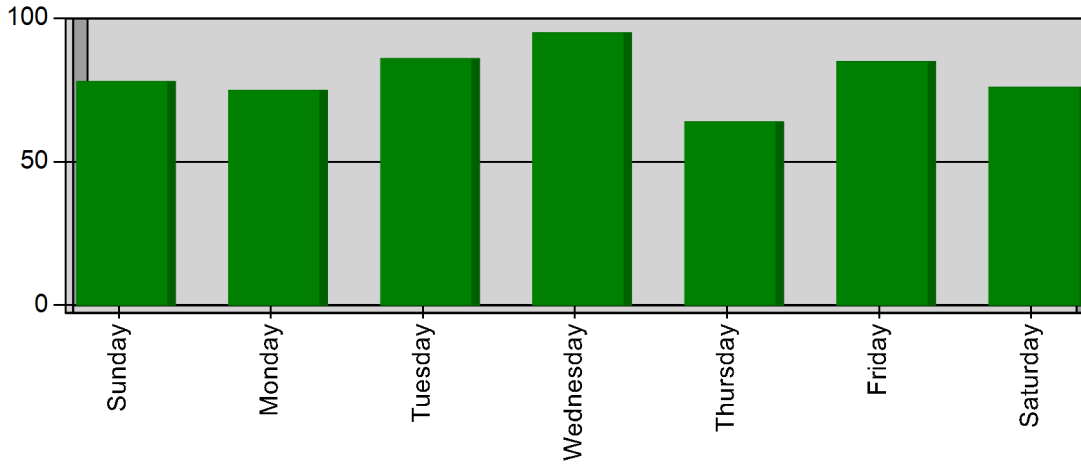

Kimberton Fire Company

Kimberton, PA

This report was generated on 1/26/2025 10:29:00 AM

Incidents by Day of the Week for Date Range

Start Date: 01/01/2024 | End Date: 12/31/2024

DAY OF THE WEEK	# INCIDENTS
Sunday	78
Monday	75
Tuesday	86
Wednesday	95
Thursday	64
Friday	85
Saturday	76
TOTAL	559