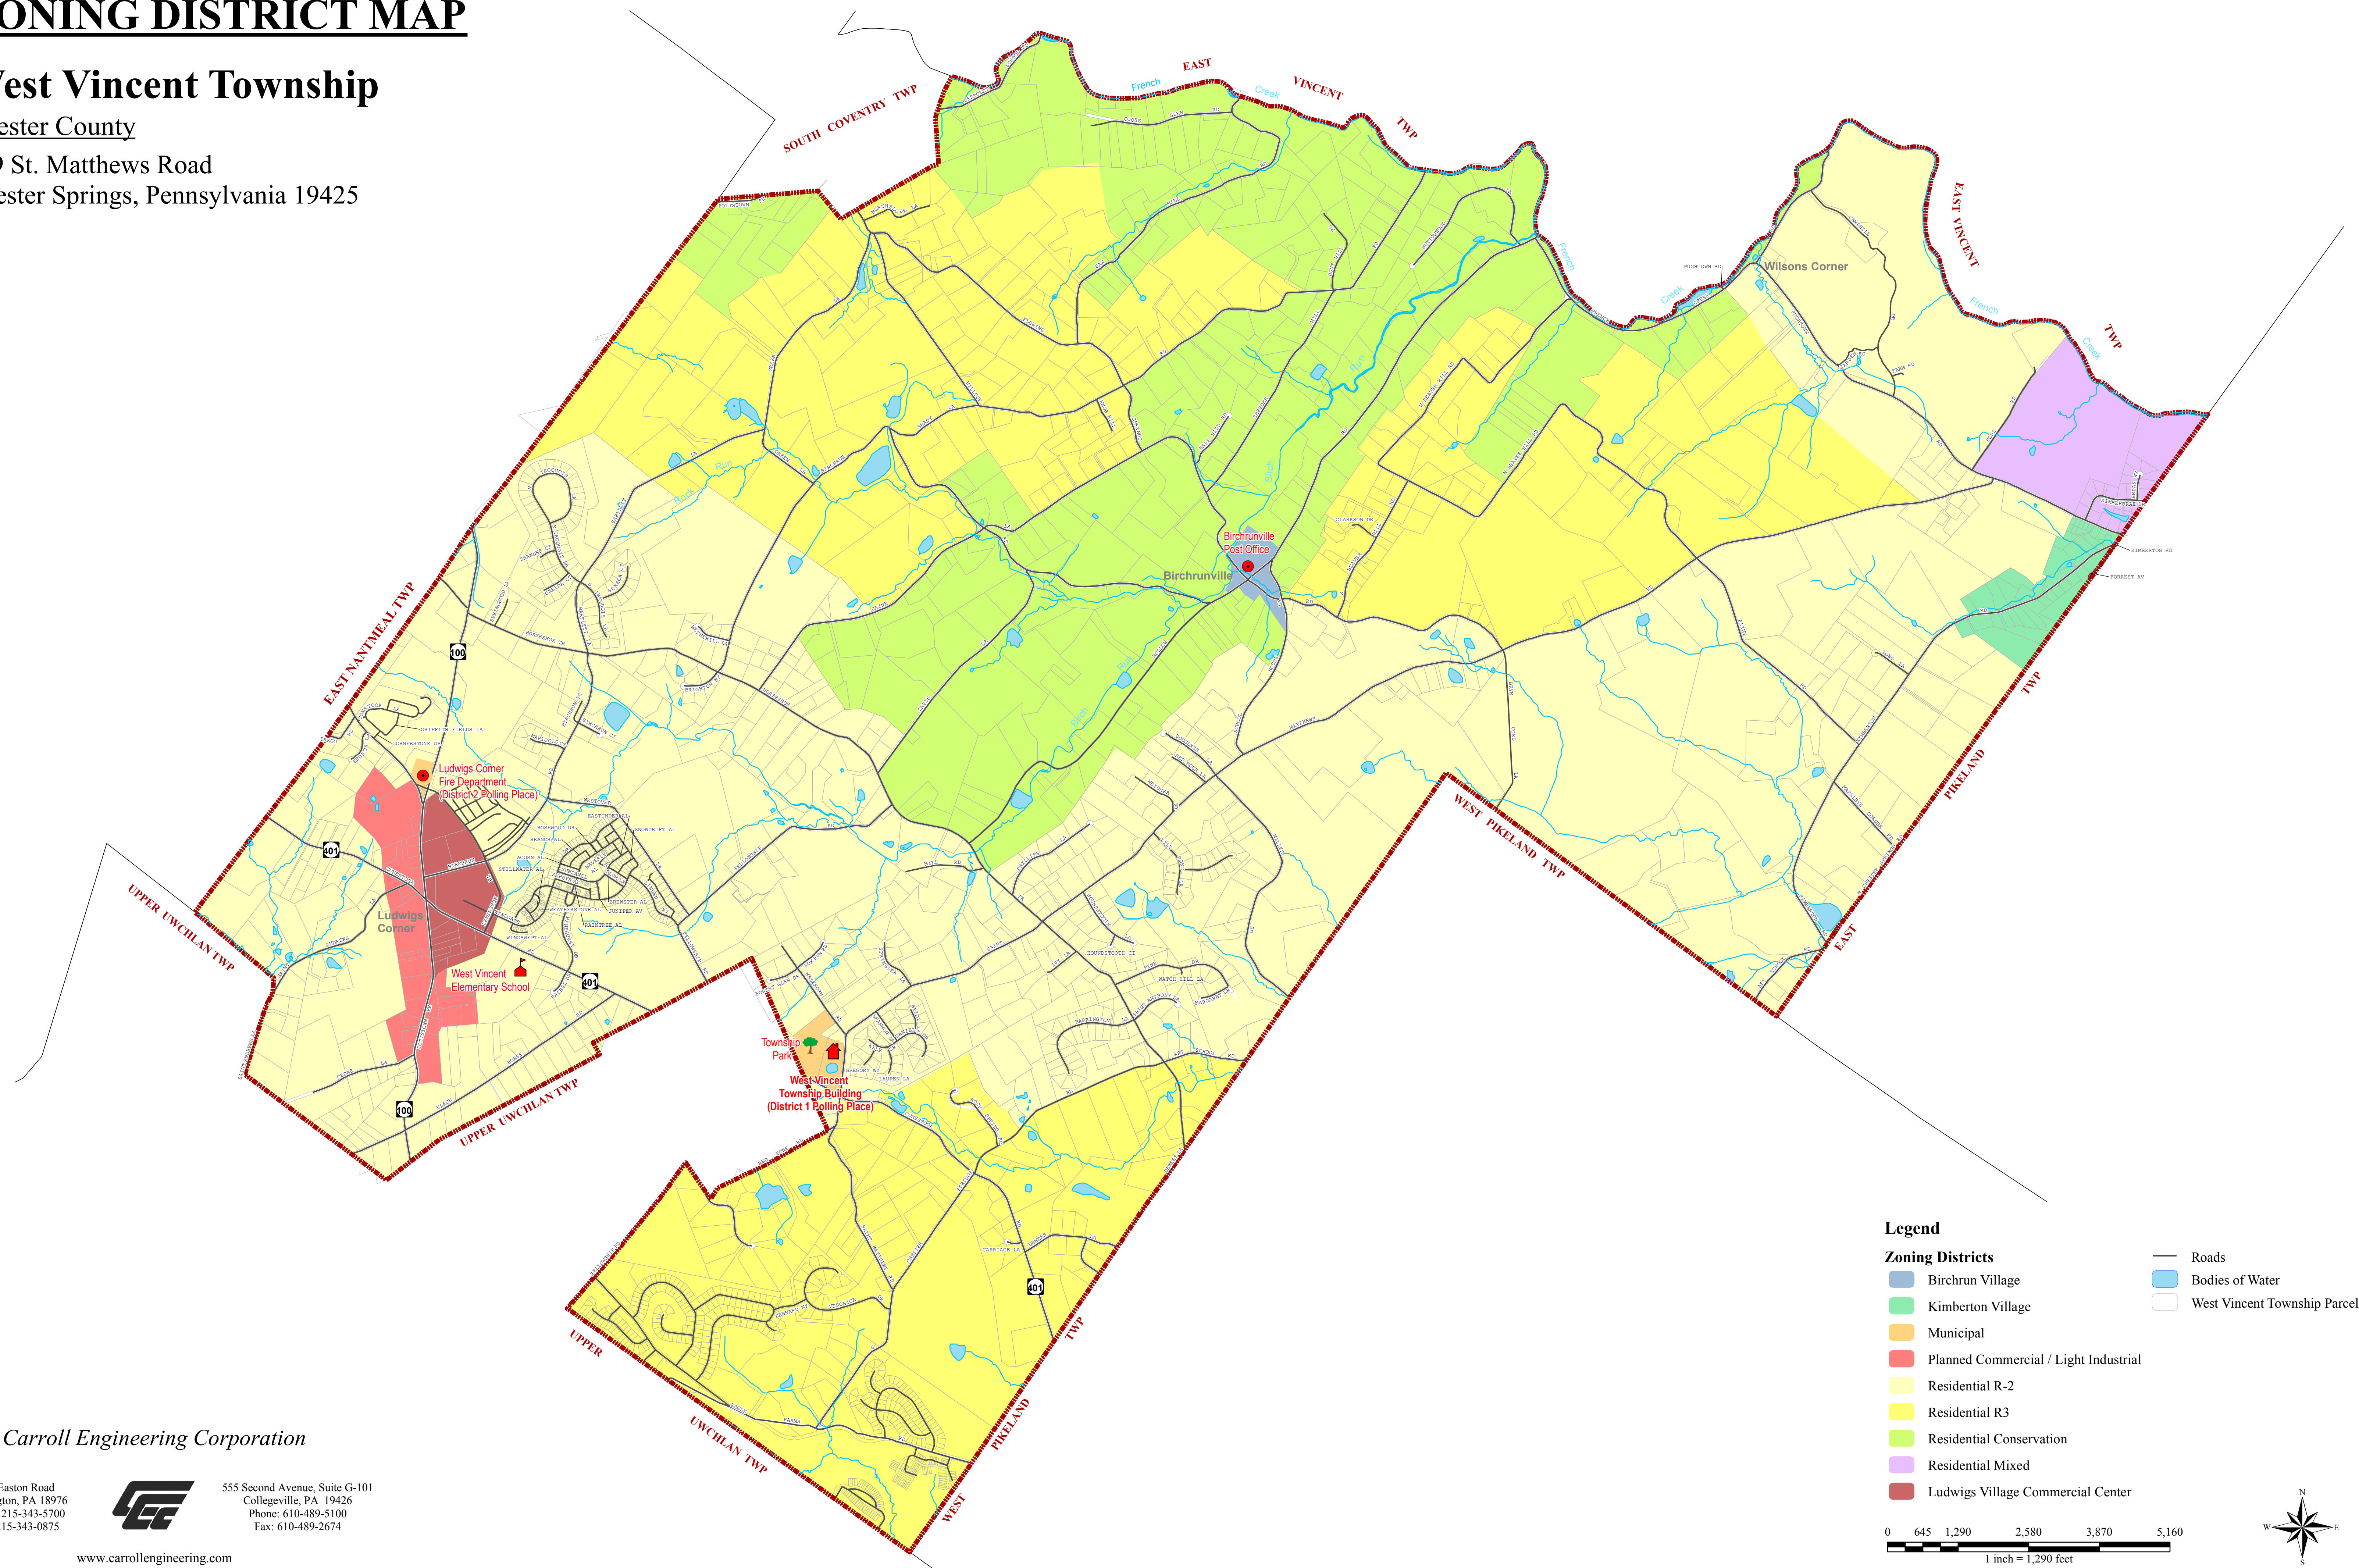

# ZONING DISTRICT MAP

## West Vincent Township

Chester County

729 St. Matthews Road  
Chester Springs, Pennsylvania 19425

### Legend

#### Zoning Districts

- Birchrun Village
- Kimberton Village
- Municipal
- Planned Commercial / Light Industrial
- Residential R-2
- Residential R3
- Residential Conservation
- Residential Mixed
- Ludwigs Village Commercial Center